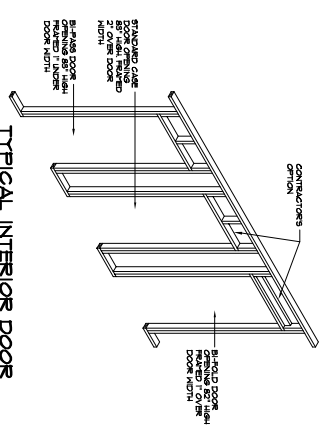

TYP. STUD WALL DETAIL
NO SCALE

TYPICAL EXTERIOR DOOR AND WINDOW ROUGH FRAMING DETAIL
NO SCALE

TYPICAL INTERIOR DOOR ROUGH FRAMING DETAIL
NO SCALE

RIGHT ELEVATION
SCALE: 1/4"=1'-0"

LEFT ELEVATION
SCALE: 1/4"=1'-0"