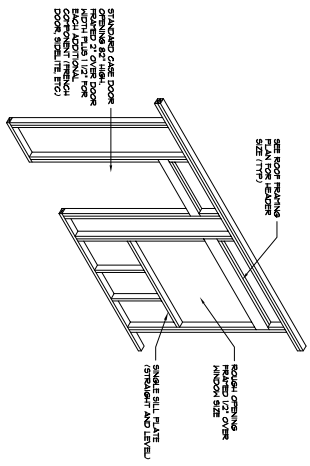

TYP. STUD WALL DETAIL
NO SCALE

TYPICAL EXTERIOR DOOR AND WINDOW ROUGH FRAMING DETAIL
NO SCALE

TYPICAL INTERIOR DOOR ROUGH FRAMING DETAIL
NO SCALE

RIGHT ELEVATION
SCALE: 1/4"=1'-0"

LEFT ELEVATION
SCALE: 1/4"=1'-0"