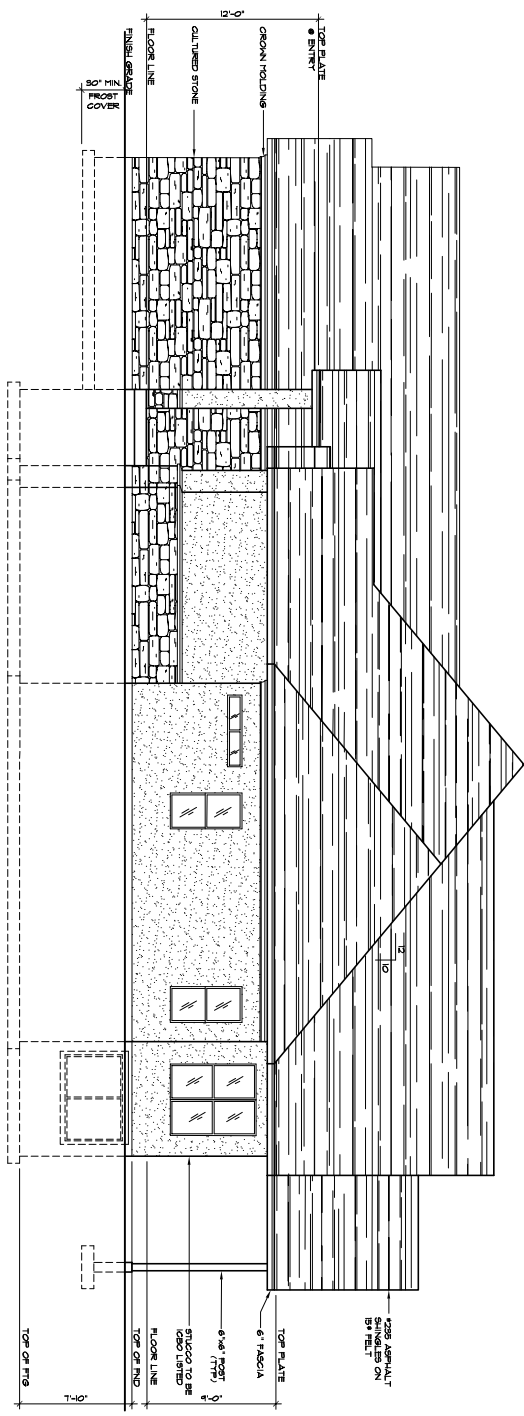

TYP. STUD WALL DETAIL
NO SCALE

TYPICAL EXTERIOR DOOR AND WINDOW ROUGH FRAMING DETAIL
NO SCALE

TYPICAL INTERIOR DOOR ROUGH FRAMING DETAIL
NO SCALE

RIGHT ELEVATION
SCALE: 1/4"=1'-0"

LEFT ELEVATION
SCALE: 1/4"=1'-0"