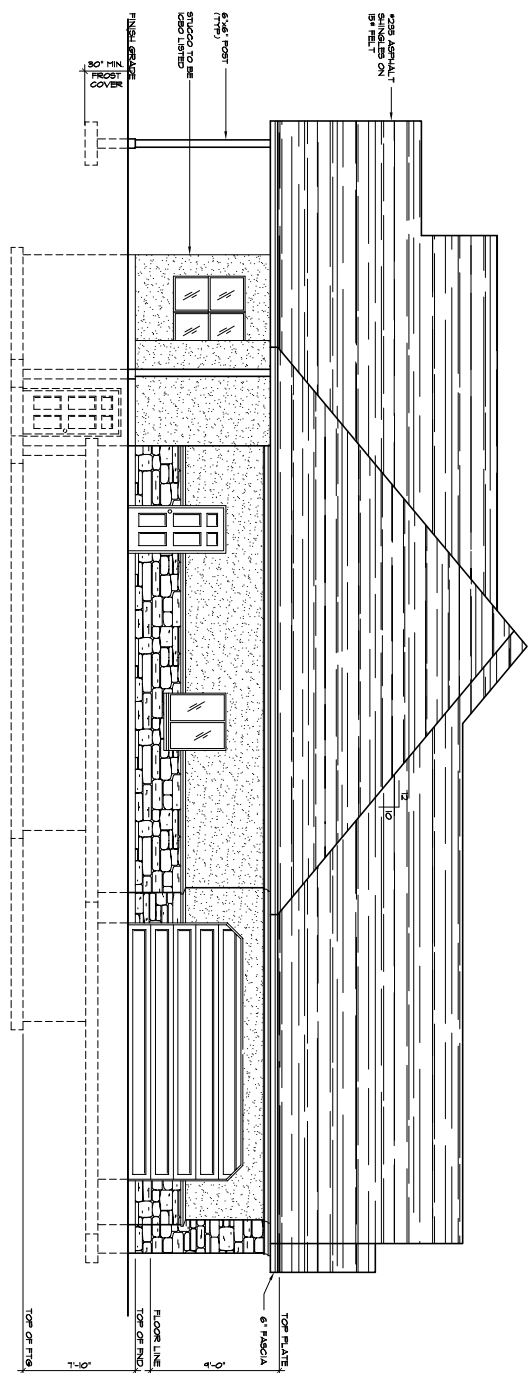

TYP. STUD WALL DETAIL
NO SCALE

TYPICAL EXTERIOR DOOR AND WINDOW ROUGH FRAMING DETAIL
NO SCALE

TYPICAL INTERIOR DOOR ROUGH FRAMING DETAIL
NO SCALE

RIGHT ELEVATION
SCALE: 1/4"=1'-0"

LEFT ELEVATION
SCALE: 1/4"=1'-0"