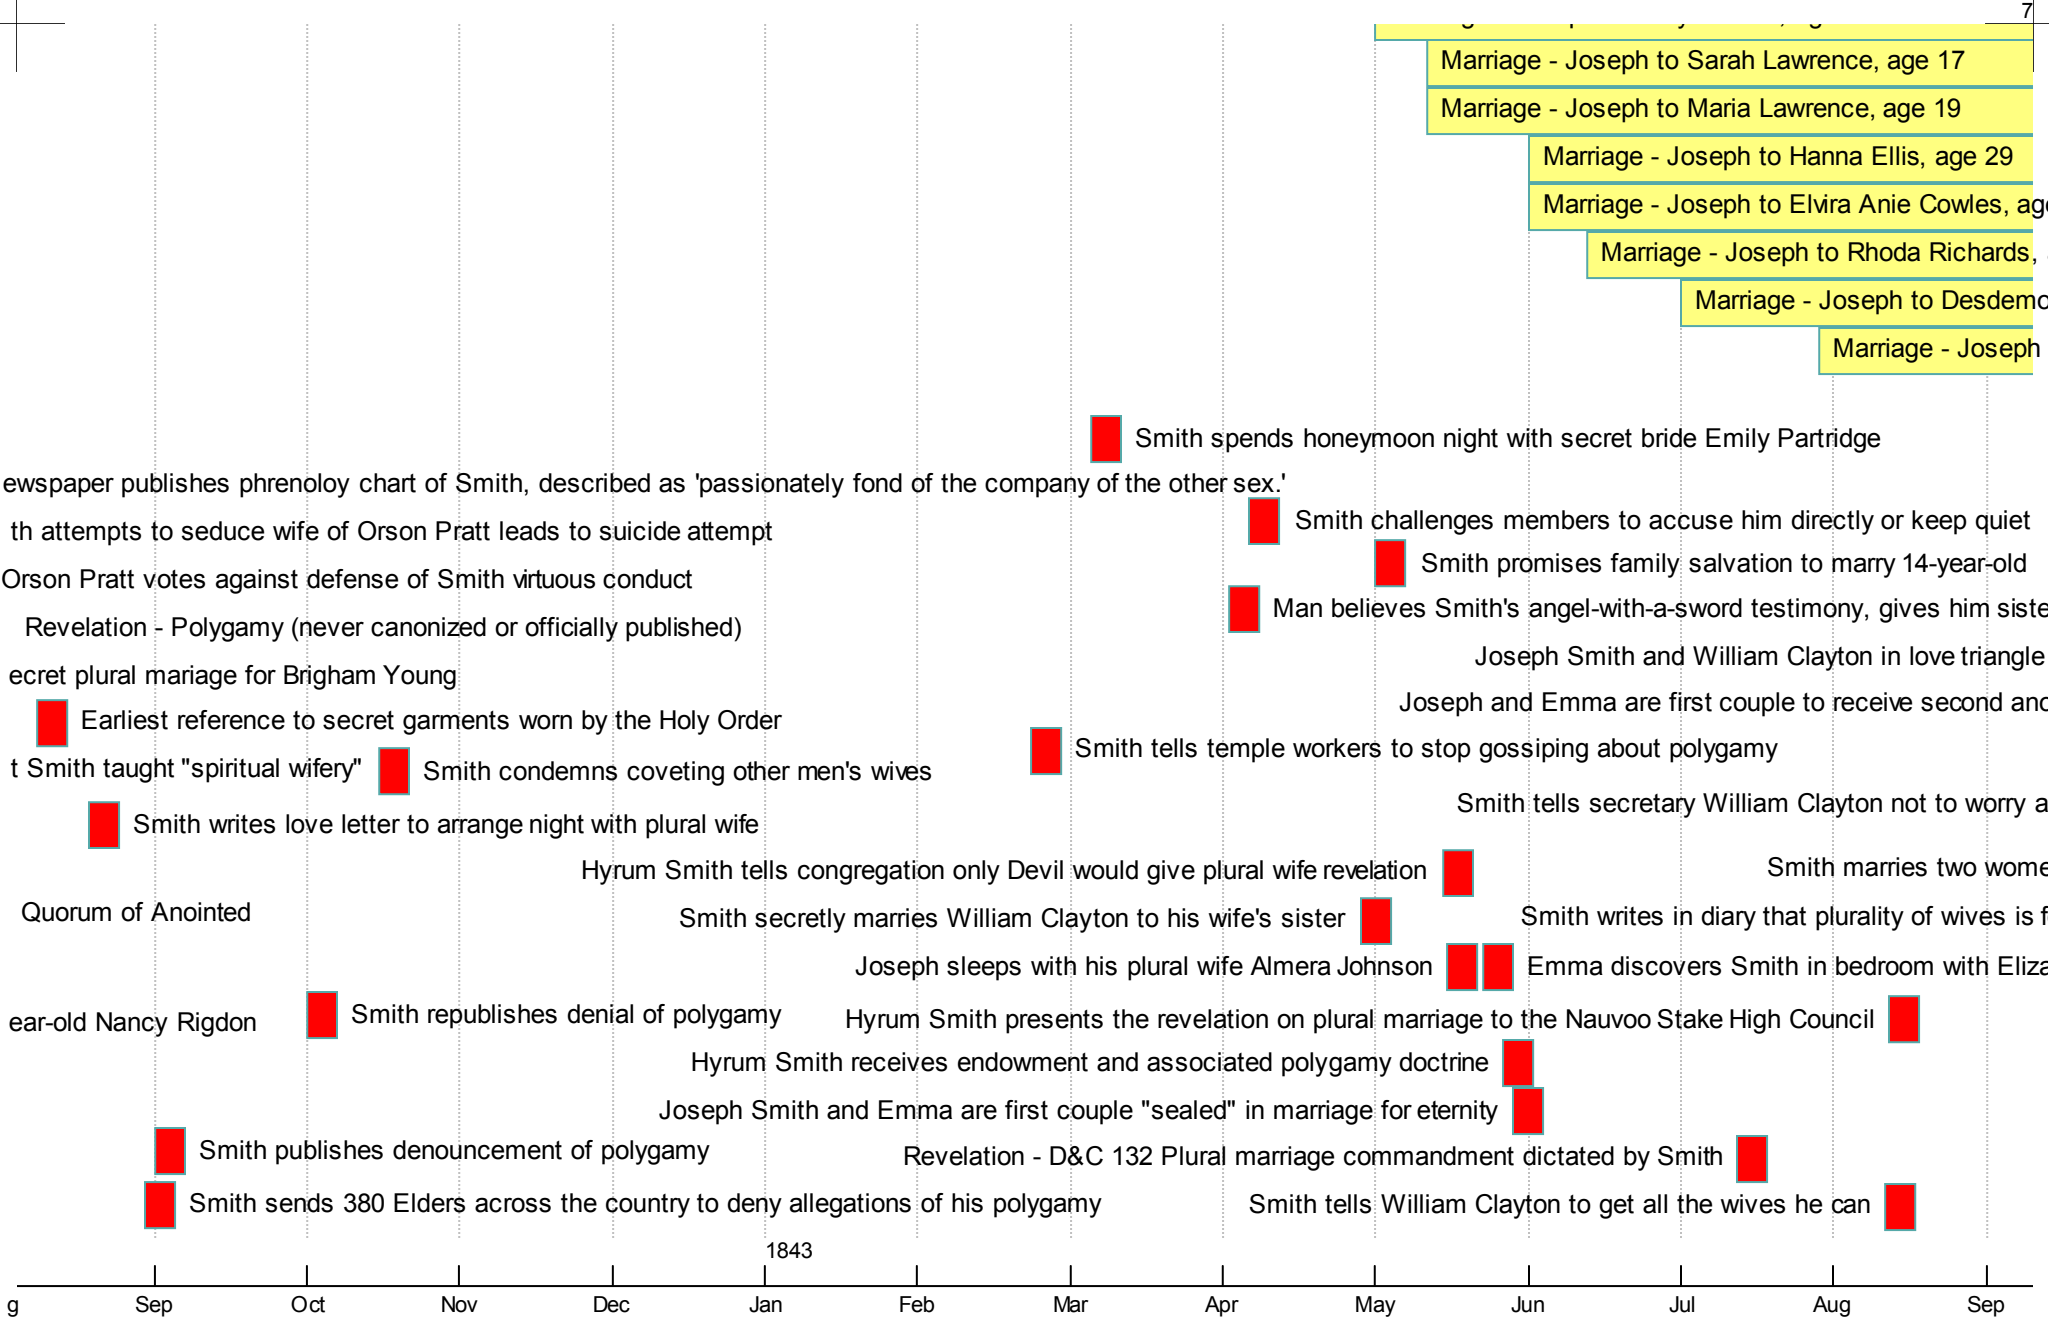

Marriage - Joseph to Maria Felt, age 14, already married

Marriage - Joseph to Miriam Moulton, age 13, already married

Marriage - Joseph to Louisa Beaman, age 12, already married

Joseph Timeline

g Sep Oct Nov Dec Jan Feb Mar Apr May Jun Jul Aug Sep

Marriage - Joseph to Eliza M. Partridge, age 22

Marriage - Joseph to Flora Ann Woodworth, age 16

Marriage - Joseph to Almera Woodward Johnson, age 30

Marriage - Joseph to Olive Grey Frost, age 27

Marriage - Helen Mar Kimball, age 14

Marriage - Joseph to Lucy Walker, age 17

Oct Nov Dec Jan Feb Mar Apr May Jun Jul Aug Sep

1844

Emma carries child, David Hyrum

Josephine Fisher (by Sylvia Sessions)

Smith possible father of Frank Henry Hyde (by Nancy Marinda Hyde)

KEY: YELLOW = Smith Marriages, LIGHT RED = Pregnancies, RED = Polygamy Historical Events,
BLUE = Events Leading up to Smith's Death

en"

1842

Jul Aug Sep Oct Nov Dec Jan Feb Mar Apr May Jun Jul Aug

- Marriage - Joseph to Sarah Lawrence, age 17
- Marriage - Joseph to Maria Lawrence, age 19
- Marriage - Joseph to Hanna Ellis, age 29
- Marriage - Joseph to Elvira Anie Cowles, age 14
- Marriage - Joseph to Rhoda Richards, age 14
- Marriage - Joseph to Desdemona Richards, age 14
- Marriage - Joseph to Fanny Adams, age 14