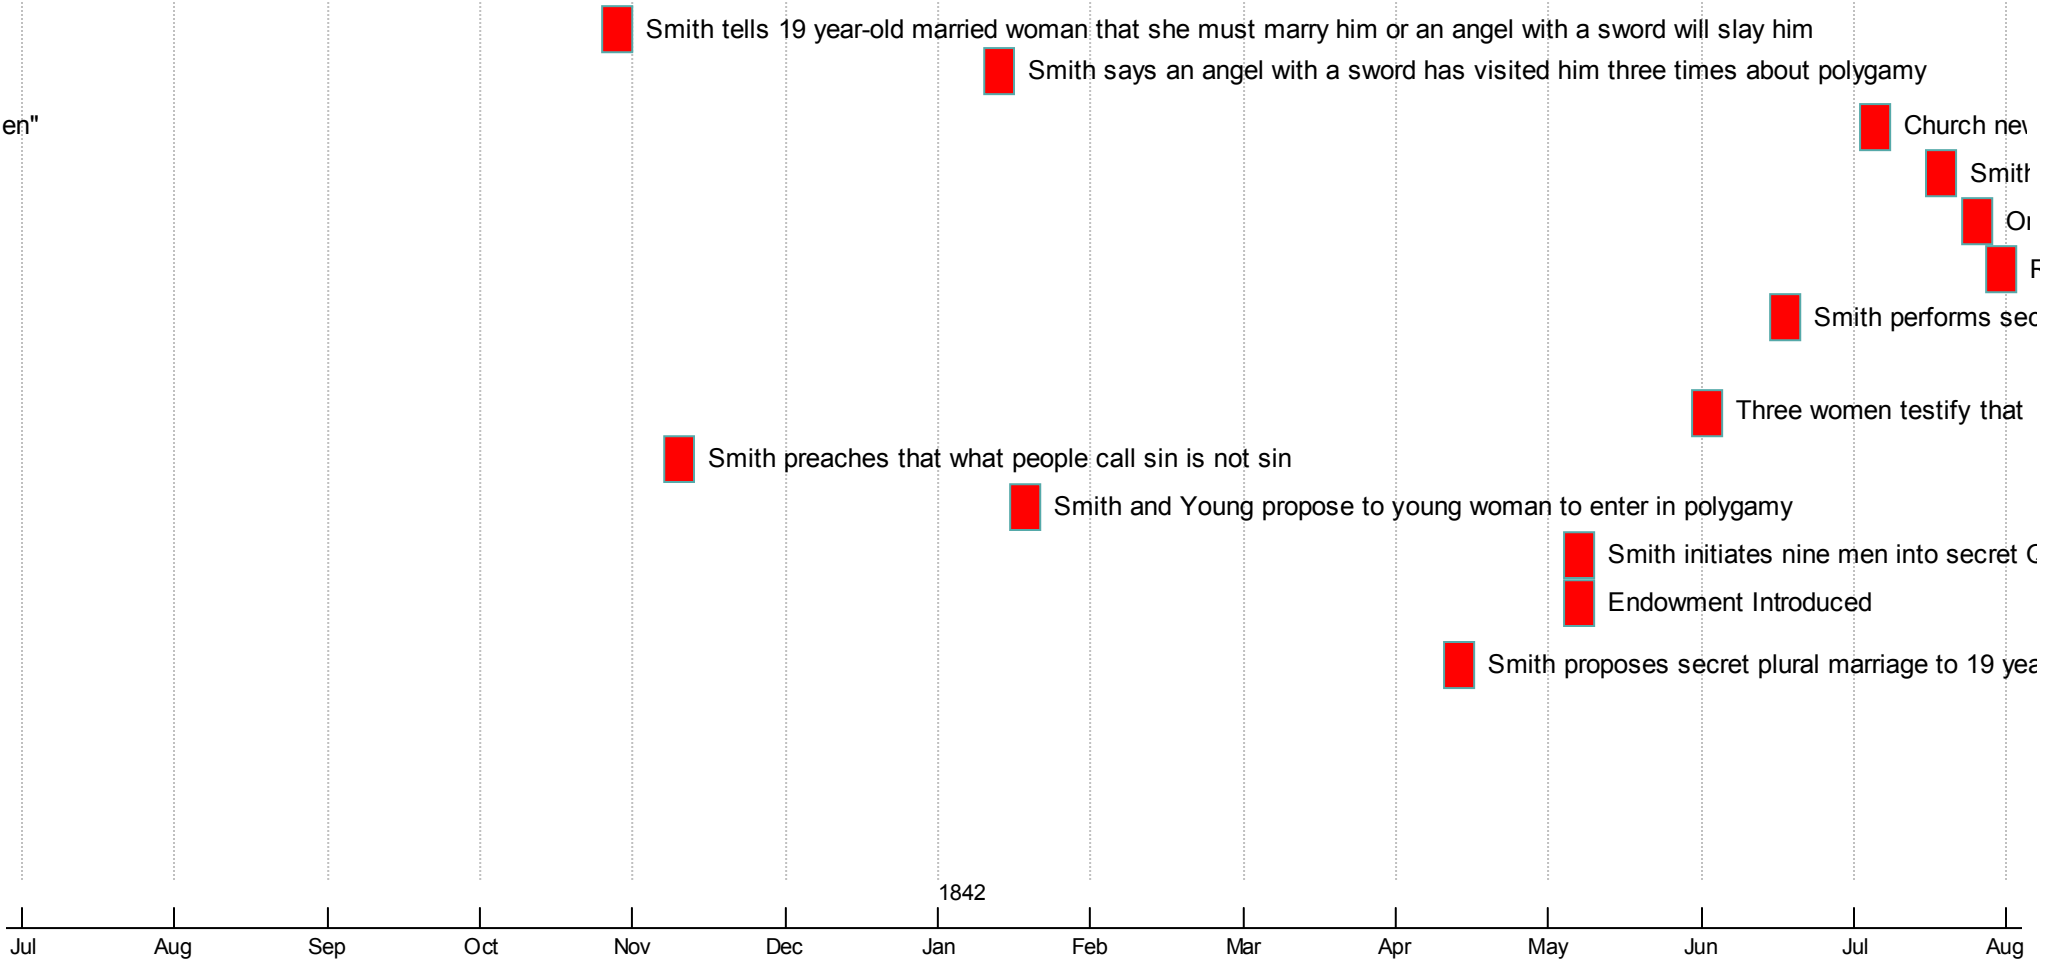

Marriage - Joseph to Eliza R. Snow, age 38

Marriage - Joseph to Sarah Ann Whitney, age 17

Marriage - Joseph to Ruth Vose Sayers, age 33, already married

Marriage - Joseph to Martha McBride

Marriage - Joseph to Emily Dow Partridge, age 19

Marriage - Joseph to Eliza M. Partridge, age 22

Marriage - Joseph to Flora Ann Woodworth, age 16

Marriage - Joseph to Almera Woodward Johnson, age 30

Marriage - Joseph to Olive Grey Frost, age 27

Marriage - Helen Mar Kimball, age 14

Marriage - Joseph to Lucy Walker, age 17

Oct Nov Dec Jan Feb Mar Apr May Jun Jul Aug Sep

1844

Emma carries child, David Hyrum

Josephine Fisher (by Sylvia Sessions)

Smith possible father of Frank Henry Hyde (by Nancy Marinda Hyde)

KEY: YELLOW = Smith Marriages, LIGHT RED = Pregnancies, RED = Polygamy Historical Events,
BLUE = Events Leading up to Smith's Death

en"

1842

Jul Aug Sep Oct Nov Dec Jan Feb Mar Apr May Jun Jul Aug

- Marriage - Joseph to Sarah Lawrence, age 17
- Marriage - Joseph to Maria Lawrence, age 19
- Marriage - Joseph to Hanna Ellis, age 29
- Marriage - Joseph to Elvira Anie Cowles, age 14
- Marriage - Joseph to Rhoda Richards, age 14
- Marriage - Joseph to Desdemona Richards, age 14
- Marriage - Joseph to Fanny Adams, age 14